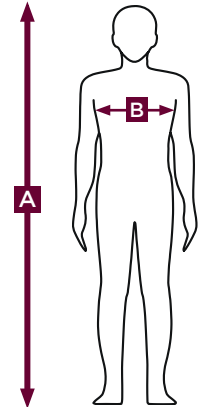

AlphaTec® suits are available in a wide range of sizes to fit most wearers.

All sizes refer to actual body measurements and **not** the suit measurements.

Suits are manufactured with allowance for fire turn-out gear to be worn underneath them. If you intend to use the suit with a thinner undergarment (e.g. station wear), you might therefore experience the suit as too big. In this case you may want to consider a smaller size suit. Please pay extra attention to the chest circumference columns in the size chart below.

For any questions, please consult your distributor or contact Ansell, or visit www.ansell.com

WEARER'S BODY MEASUREMENTS

Suit Size	A		B				FOOTWEAR									GLOVES		
	Height		Chest Circumference with fire turn-out gear		Chest Circumference with station wear *		Sock Size			PVC Boot Size			Nitrile Rubber Boot Size			38-628 Viton/Butyl Rubber	02-100 Inner Barrier	08-354 Neoprene Rubber
	cm	in	cm	in	cm	in	EU	UK	US	EU	UK	US	EU	UK	US			
XXS	158 - 170	5'2" - 5'7"	80 - 88	2'7" - 2'11"	83 - 91	2'9" - 2'11"	39	5.5	6	40	6.5	7	39	5.5	6	8	10	9
XS	164 - 176	5'5" - 5'9"	84 - 92	2'9" - 3'0"	88 - 96	2'11" - 3'2"	39	5.5	6	40	6.5	7	39	5.5	6	9	10	9
S	170 - 182	5'7" - 6'0"	88 - 96	2'11" - 3'2"	93 - 101	3'1" - 3'4"	41	7	7.5	41	7	8	40.5	7	7.5	10	10	9
M	176 - 188	5'9" - 6'2"	92 - 100	3'0" - 3'3"	98 - 106	3'3" - 3'6"	43	9	9.5	43	9	10	43	9	9.5	10.5	10	9
L	182 - 194	6'0" - 6'4"	96 - 104	3'2" - 3'5"	98 - 106	3'3" - 3'6"	45	10.5	11	45	10.5	12	45	10.5	11	10.5	11	10
XL	188 - 200	6'2" - 6'7"	100 - 108	3'3" - 3'7"	107 - 116	3'6" - 3'10"	46	11	11.5	46	11	13	46.5	11.5	12	11	11	10
XXL	194 - 206	6'7" - 6'11"	104 - 112	3'5" - 3'8"	112 - 121	3'8" - 3'12"	48	13	13.5	47	12	14	48	13	13.5	11	11	10
XXXL	200 - 212	6'11" - 7'4"	108 - 116	3'7" - 3'10"	117 - 126	3'10" - 4'2"	49	14	14.5	47	12	14	48	13	13.5	11	11	10